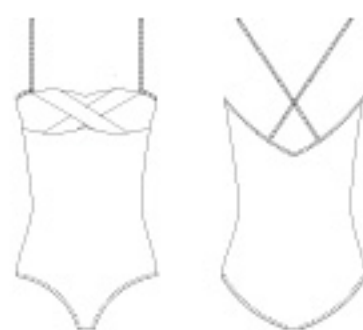

L6047 KAIMANA
Cross band front leotard

FABRIC
Main - Microlux™ 88% Nylon,
12% Spandex

	P	S	M	L	TL
● BVL Blue Val					
● JPK Juristic Pink					
● RGE Rouge					
● BLK Black					
Grand Total