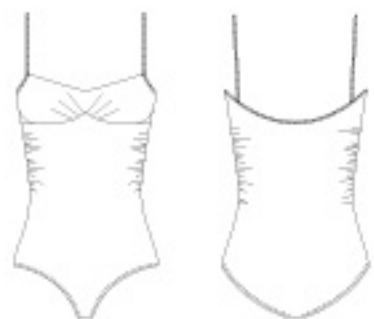

L6017 MOHALA
Fin tuck front leotard

FABRIC
Main - Microlux™ 88% Nylon,
12% Spandex

	P	S	M	L	TL
● BVL Blue Val					
● JPK Juristic Pink					
● RGE Rouge					
● BLK Black					
Grand Total