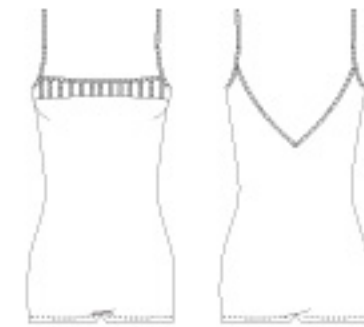

	2-0	1-0	4	TL
● BRD Blue Radiance				
● JPK Juristic Pink				
● BLK Black				
Grand Total				

L6009 Kiele

L6002 KANOA
Satin frill trim open back leotard
FABRIC
Main - Microlux™ 88% Nylon,
12% Spandex

	P	S	M	L	TL
BVL Blue Vel					
JPK Jumeat Pink					
RGE Rouge					
BLK Black					
Grand Total					

L6012 ALEKA
Satin frill trim cap sleeve leotard
FABRIC
Main - Microlux™ 88% Nylon,
12% Spandex

	P	S	M	L	TL
BVL Blue Vel					
JPK Jumeat Pink					
RGE Rouge					
BLK Black					
Grand Total					

U6004 KINI
Satin frill trim pas de deux
FABRIC
Main - Microlux™ 88% Nylon,
12% Spandex