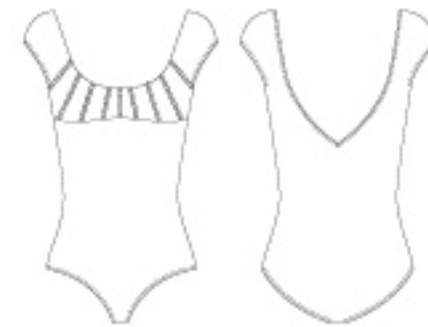

	2-0	1-0	4	TL
● BRD Blue Radiance				
● JPK Juristic Pink				
● BLK Black				
Grand Total				

L6009 Kiele

L6002 KANOA
Satin frill trim open back leotard
FABRIC
Main - Microlux™ 88% Nylon,
12% Spandex

	P	S	M	L	TL
BVL Blue Vel					
JPK Jumeat Pink					
RGE Rouge					
BLK Black					
Grand Total					

L6012 ALEKA
Satin frill trim cap sleeve leotard
FABRIC
Main - Microlux™ 88% Nylon,
12% Spandex

	P	S	M	L	TL
BVL Blue Vel					
JPK Jumeat Pink					
RGE Rouge					
BLK Black					
Grand Total					

U6004 KINI
Satin frill trim pas de deux
FABRIC
Main - Microlux™ 88% Nylon,
12% Spandex